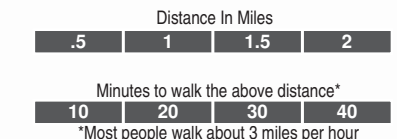

NOW HIRING

GCRTA is now hiring for many positions including:

Transit Police • Drivers • Mechanics

To apply:

- visit rideRTA.com/careers
- scan the QR code
- call 216-356-3045

University Circle Area

DOWNTOWN CLEVELAND
(See Reverse)

LEGEND

- Bus Route
- One-Way Service
- Bus Route (Limited Service)
- Bus Route Number
- Rapid Transit Route
- Rapid Station
- HealthLine Route (HL)
- Free Parking Available
- Transit Center
- High School
- College / University
- Park
- Hospital
- Airport
- Shopping
- Museum
- Other Point of Interest
- Connection to Other Transit System
- State Highway
- Interstate Highway
- U.S. Highway
- Cuyahoga Valley Scenic Railway
- CVSR Station