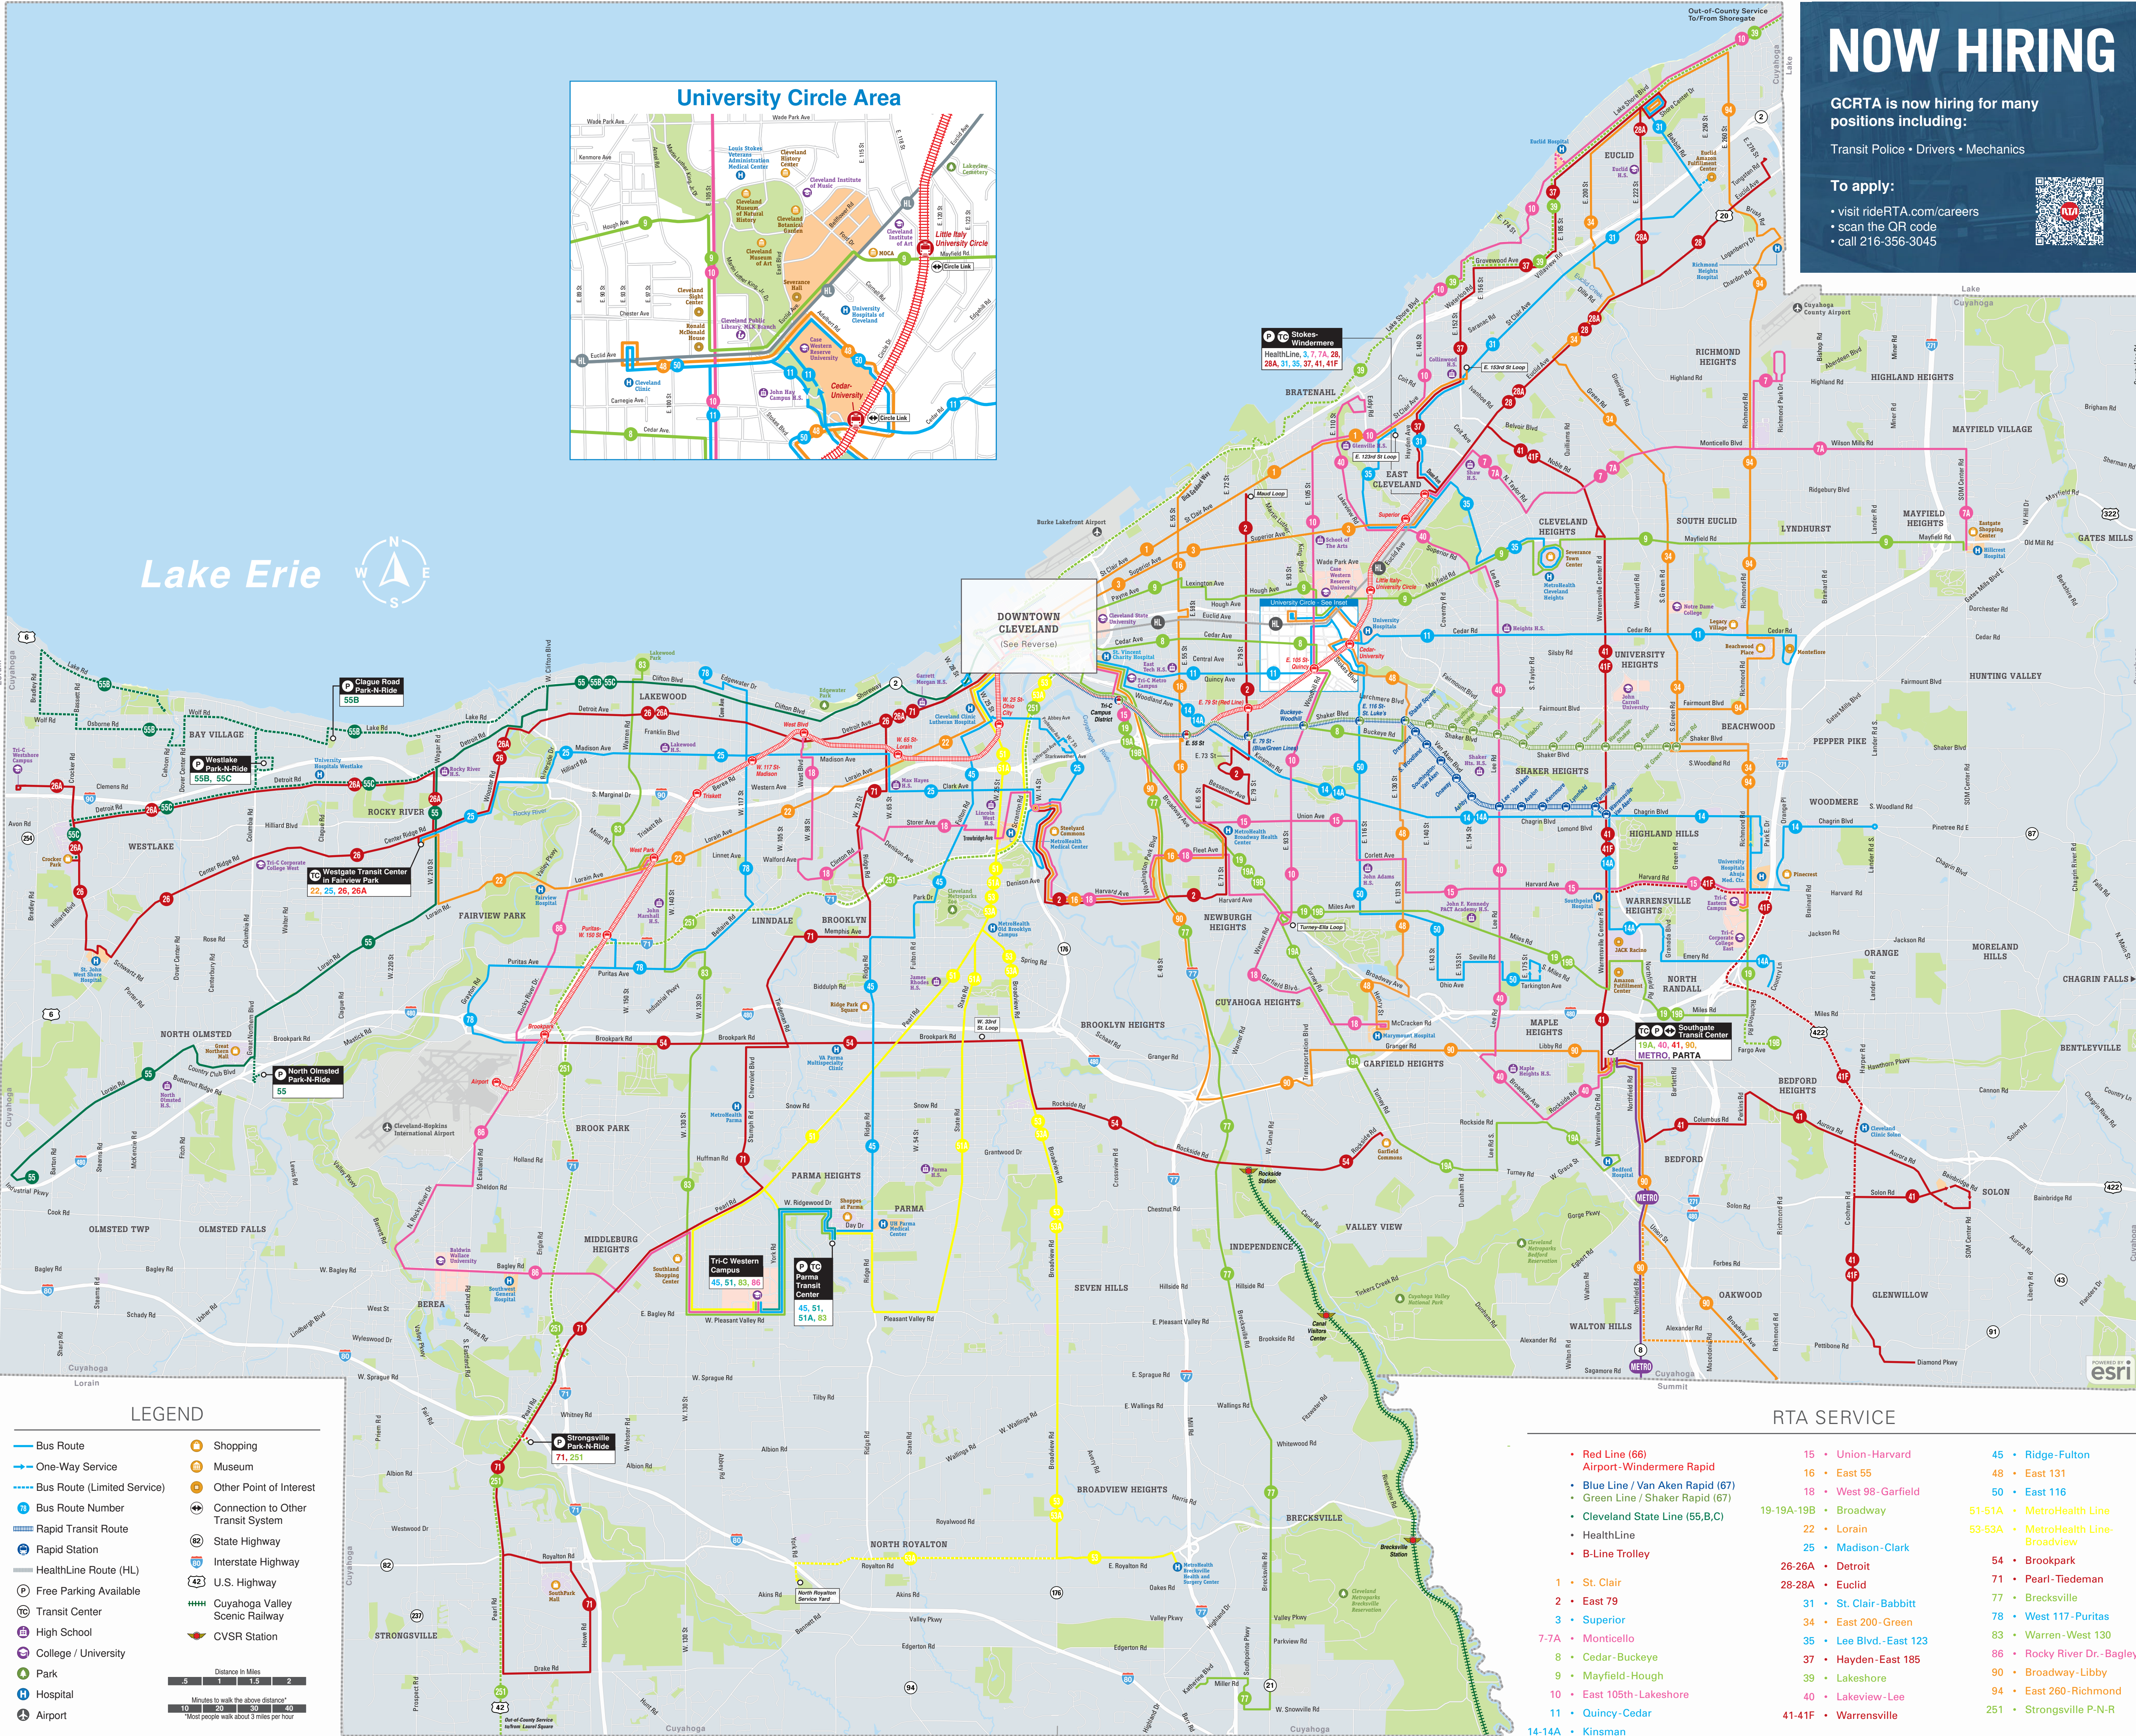

NOW HIRING

GCRTA is now hiring for many positions including:

Transit Police • Drivers • Mechanics

To apply:

- visit rideRTA.com/careers
- scan the QR code
- call 216-356-3045

University Circle Area

DOWNTOWN CLEVELAND
(See Reverse)

LEGEND

- Bus Route
- One-Way Service
- Bus Route (Limited Service)
- Bus Route Number
- Rapid Transit Route
- Rapid Station
- HealthLine Route (HL)
- Free Parking Available
- Transit Center
- High School
- College / University
- Park
- Hospital
- Airport
- Shopping
- Museum
- Other Point of Interest
- Connection to Other Transit System
- State Highway
- Interstate Highway
- U.S. Highway
- Cuyahoga Valley Scenic Railway
- CVSR Station

RTA SERVICE

- Red Line (66) Airport-Windermere Rapid
- Blue Line / Van Aken Rapid (67)
- Green Line / Shaker Rapid (67)
- Cleveland State Line (55,B,C)
- HealthLine
- B-Line Trolley
- 15 • Union-Harvard
- 16 • East 55
- 18 • West 98-Garfield
- 19-19A-19B • Broadway
- 22 • Lorain
- 25 • Madison-Clark
- 26-26A • Detroit
- 28-28A • Euclid
- 31 • St. Clair-Babbitt
- 34 • East 200-Green
- 35 • Lee Blvd.-East 123
- 37 • Hayden-East 185
- 39 • Lakeshore
- 40 • Lakeview-Lee
- 41-41F • Warrensville
- 45 • Ridge-Fulton
- 48 • East 131
- 50 • East 116
- 51-51A • MetroHealth Line
- 53-53A • MetroHealth Line-Broadview
- 54 • Brookpark
- 71 • Pearl-Tiedeman
- 77 • Brecksville
- 78 • West 117-Puritas
- 83 • Warren-West 130
- 86 • Rocky River Dr.-Bagley
- 90 • Broadway-Libby
- 94 • East 260-Richmond
- 251 • Strongsville P-N-R