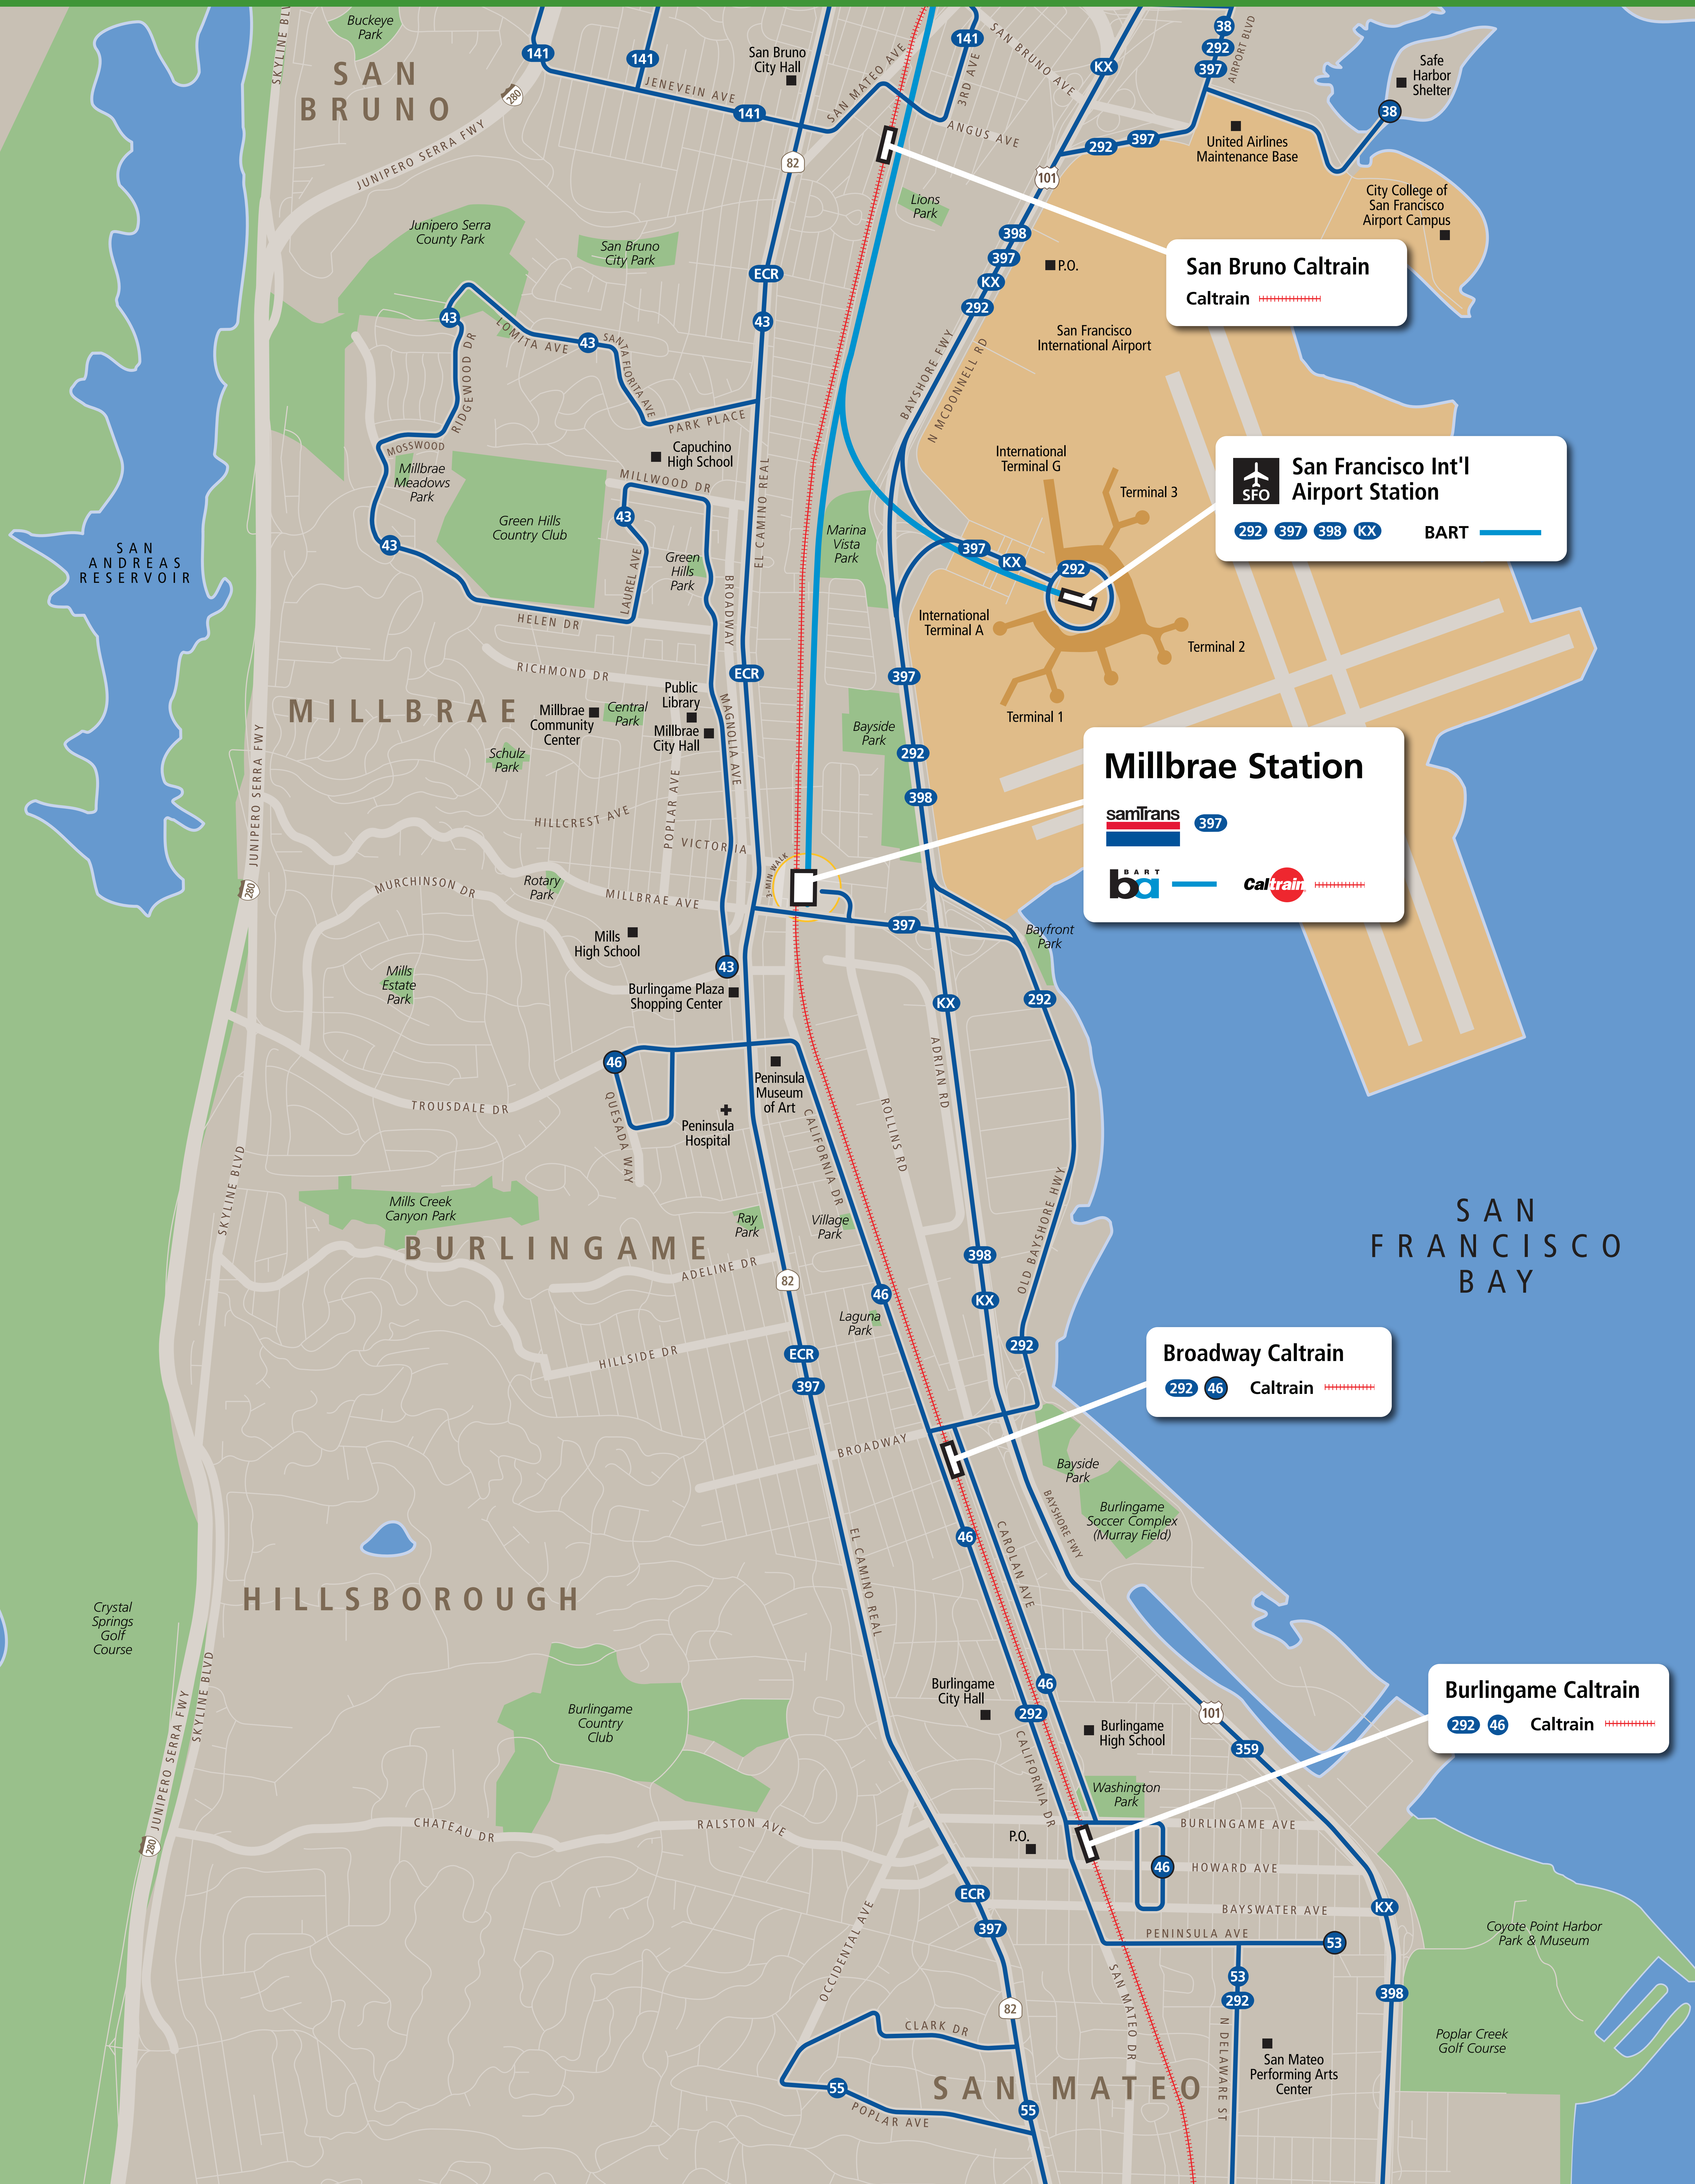

Transit Routes

Rutas del tránsito

公車路線圖

Transit Information

Millbrae Station

Millbrae

Map Key

- You Are Here
- 3-Minute Walk
500ft/150m Radius
- BART
- Caltrain
- SamTrans
- Route Terminus
- Bicycle Trail or Lane

Broadway Caltrain Station only served on weekends; no service Monday-Friday.

This map does not show all commuter, express, special event, or all-night routes. Service may vary with time of day or day of week. Service changes may have occurred since printing. Please consult transit agency schedule or contact 511 for more information.

Free Bay Area Transit Information
Dial 5-1-1 or visit 511.org

Sponsored by the Metropolitan Transportation Commission. Contact us at (510) 817-5900 or signcomments@mtc.ca.gov.