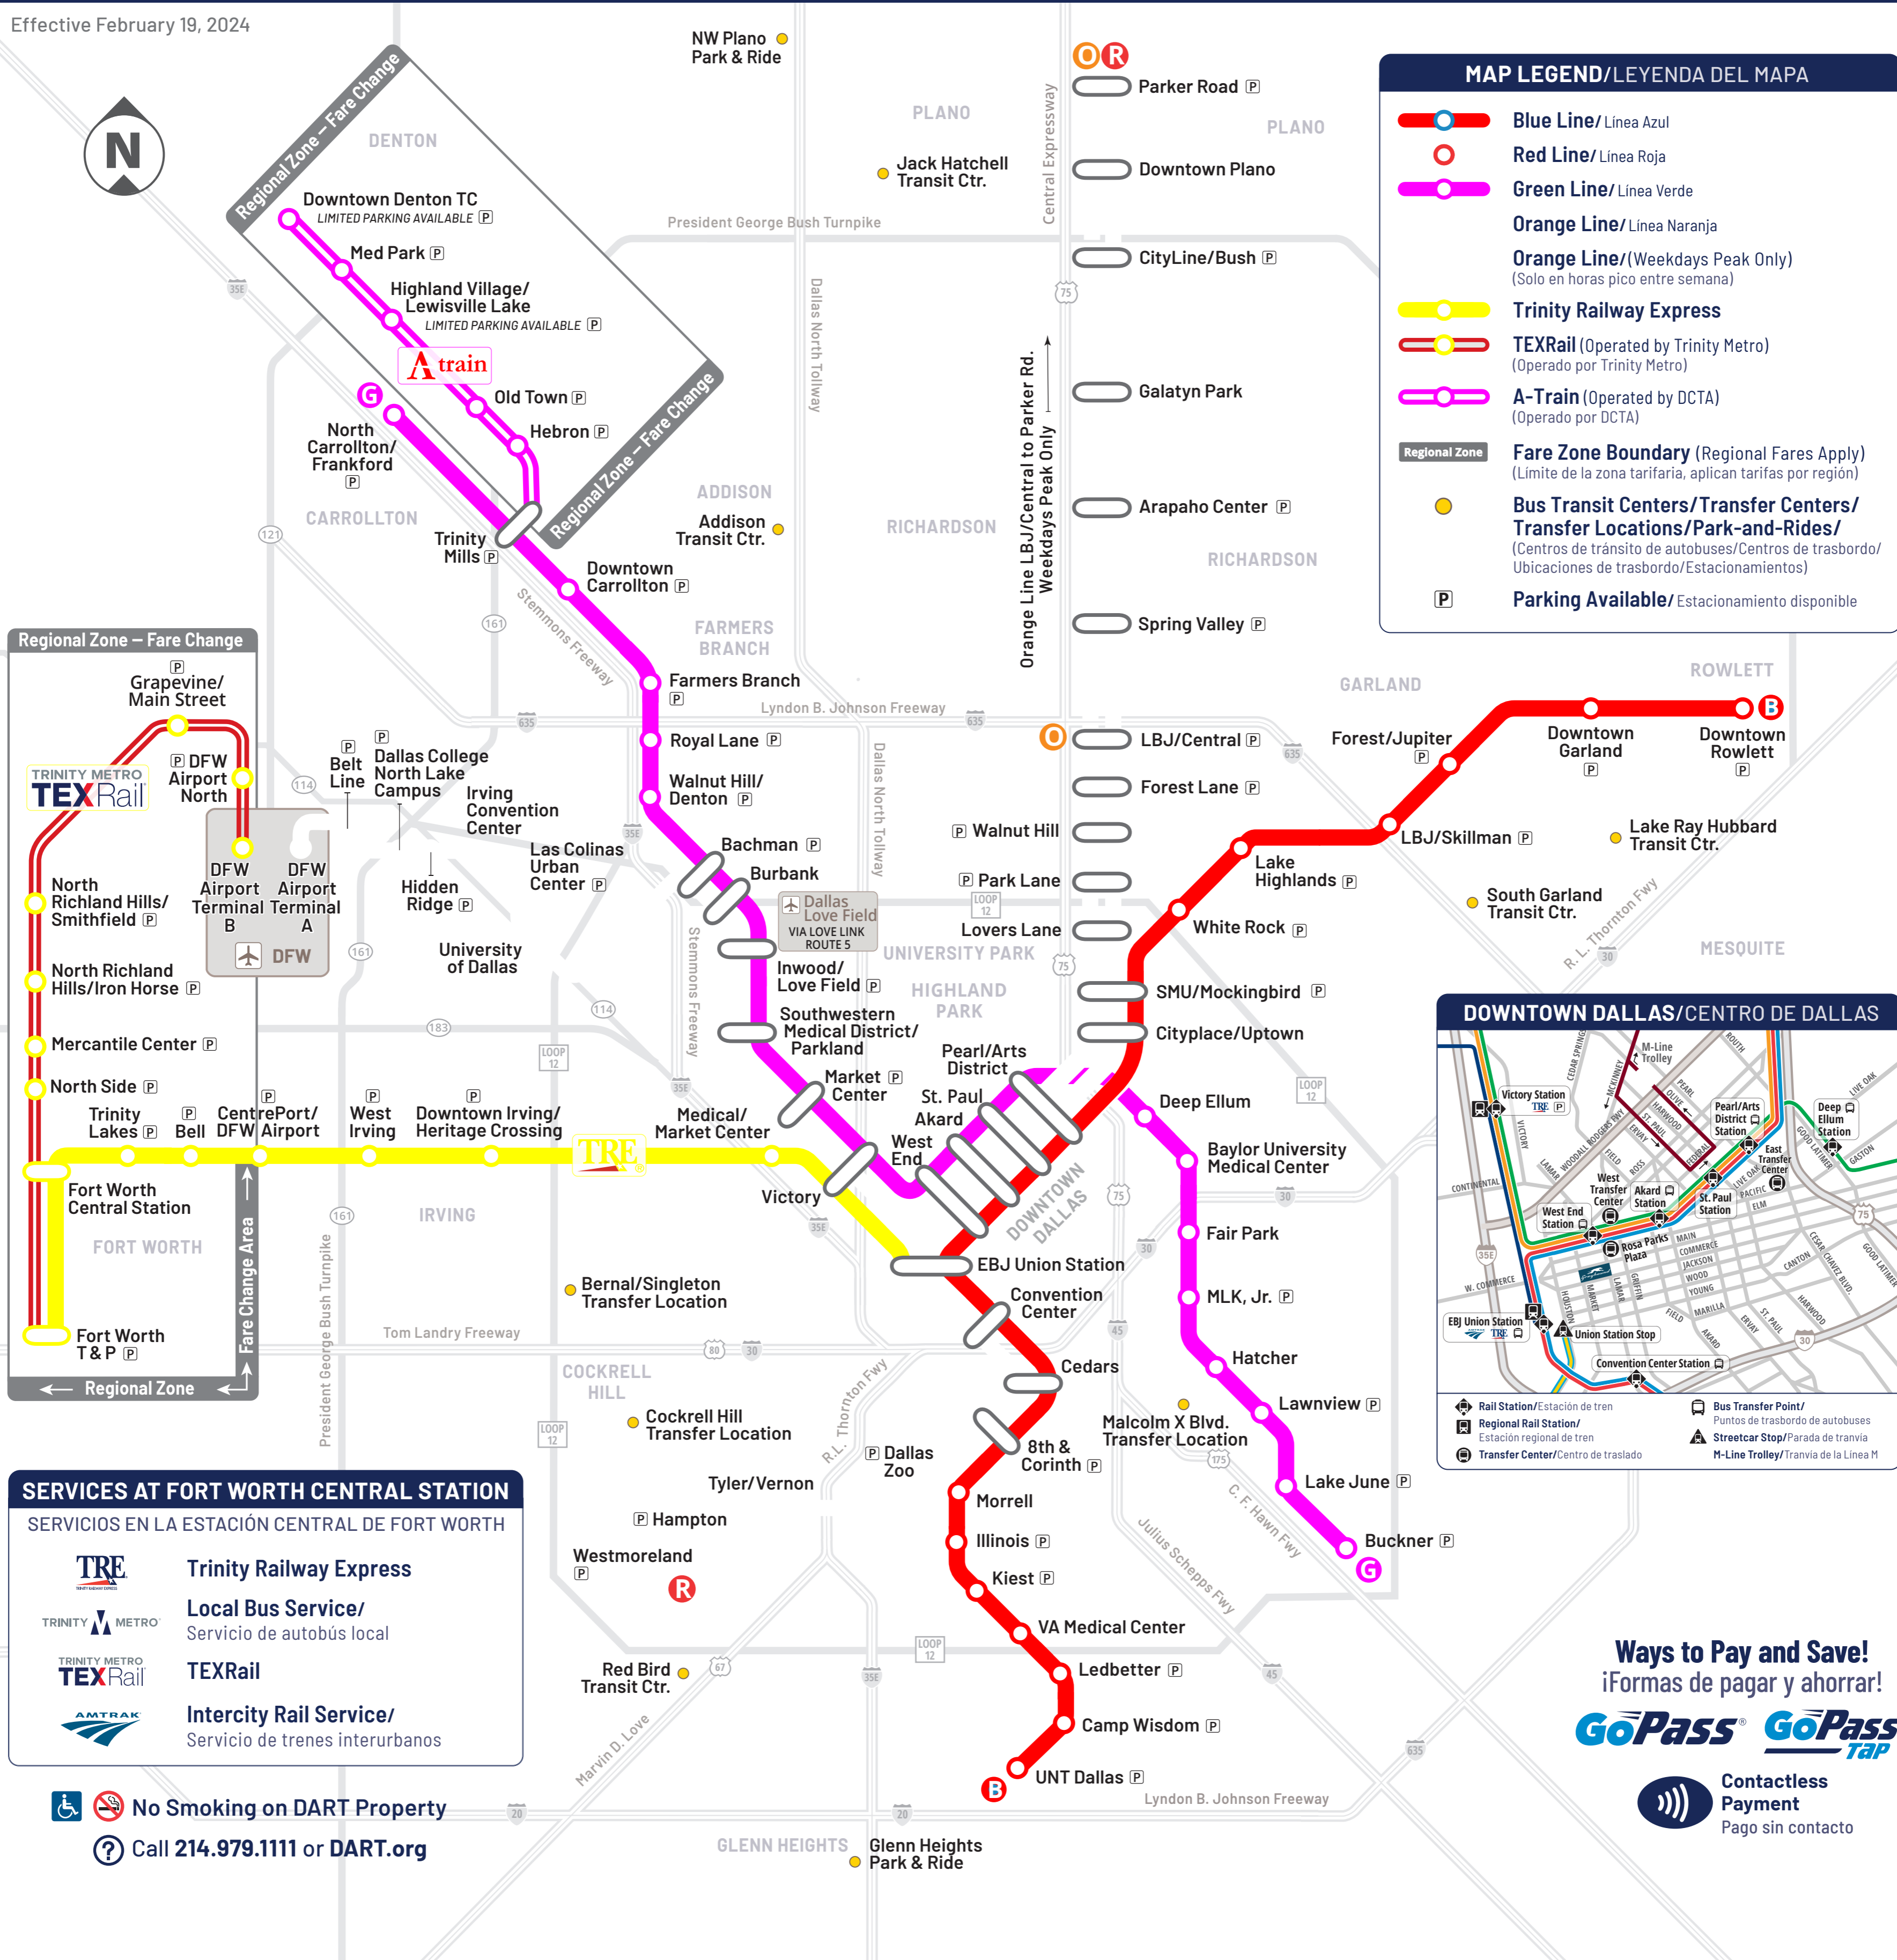

Rail System Map / Mapa del sistema ferroviario

Effective February 19, 2024

MAP LEGEND / LEYENDA DEL MAPA

- Blue Line / Línea Azul**
- Red Line / Línea Roja**
- Green Line / Línea Verde**
- Orange Line / Línea Naranja**
- Orange Line / (Weekdays Peak Only)**
(Solo en horas pico entre semana)
- Trinity Railway Express**
- TEXRail (Operated by Trinity Metro)**
(Operado por Trinity Metro)
- A-Train (Operated by DCTA)**
(Operado por DCTA)
- Regional Zone**
- Fare Zone Boundary (Regional Fares Apply)**
(Limite de la zona tarifaria, aplican tarifas por región)
- Bus Transit Centers / Transfer Centers / Transfer Locations / Park-and-Rides /**
(Centros de tránsito de autobuses / Centros de trasbordo / Ubicaciones de trasbordo / Estacionamientos)
- Parking Available / Estacionamiento disponible**

Regional Zone - Fare Change

Map section showing the Fort Worth area and its connection to the Dallas area via the Trinity Railway Express (TRE) and TEXRail lines.

DOWNTOWN DALLAS / CENTRO DE DALLAS

Detailed inset map of downtown Dallas showing the intersection of the Blue, Red, Green, and Orange lines, along with various transfer points and stations like Union Station and Convention Center.

SERVICES AT FORT WORTH CENTRAL STATION

SERVICIOS EN LA ESTACIÓN CENTRAL DE FORT WORTH

- TRE** Trinity Railway Express
- TRINITY METRO** Local Bus Service / Servicio de autobús local
- TRINITY METRO TEXRail** TEXRail
- AMTRAK** Intercity Rail Service / Servicio de trenes interurbanos