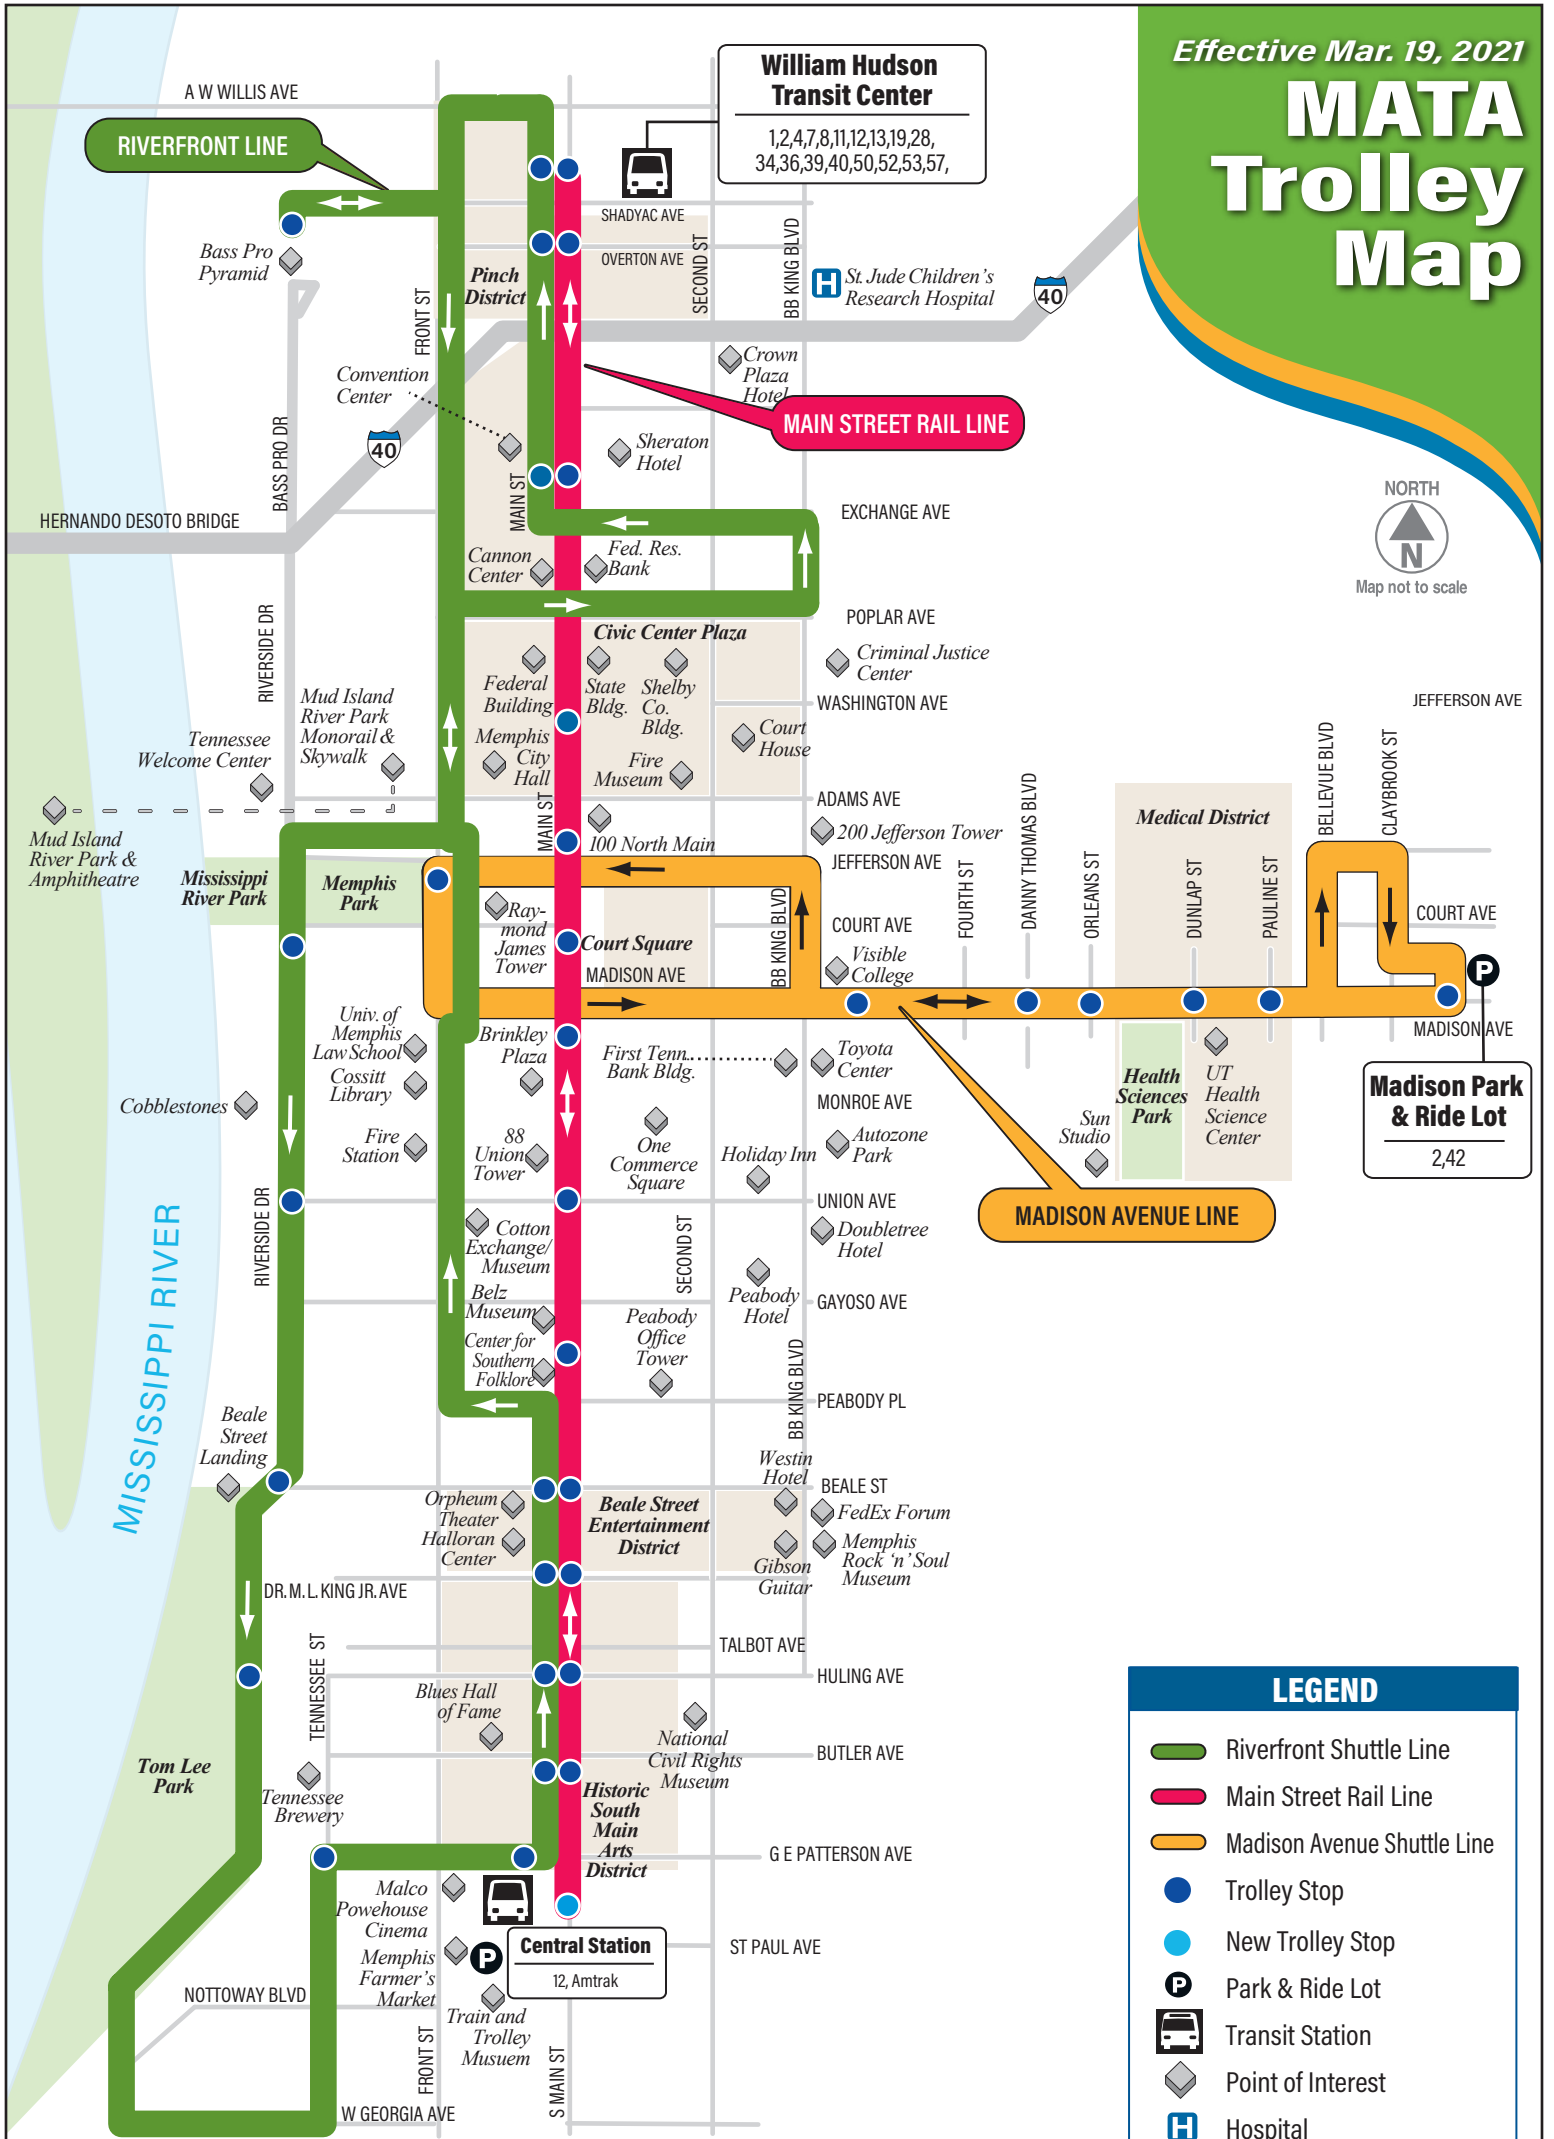

Effective Mar. 19, 2021

MATA Trolley Map

LEGEND	
	Riverfront Shuttle Line
	Main Street Rail Line
	Madison Avenue Shuttle Line
	Trolley Stop
	New Trolley Stop
	Park & Ride Lot
	Transit Station
	Point of Interest
	Hospital

©2015 MATA Design by Smartmaps, Inc.

MAIN STREET RAIL LINE

Every 12 Minutes

MONDAY - FRIDAY
6:45 AM - 12:00 AM

SATURDAY
8:00 AM - 12:00 AM

SUNDAY
10:00 AM - 6:00 PM

MADISON AVENUE SHUTTLE LINE

About every 30 minutes

MONDAY - FRIDAY
6:45 AM - 6:00 PM

SATURDAY
8:15 AM - 6:00 PM

SUNDAY
NO SERVICE

RIVERFRONT SHUTTLE LINE

About every 40 minutes

MONDAY - SUNDAY
10:20 AM - 6:00 PM