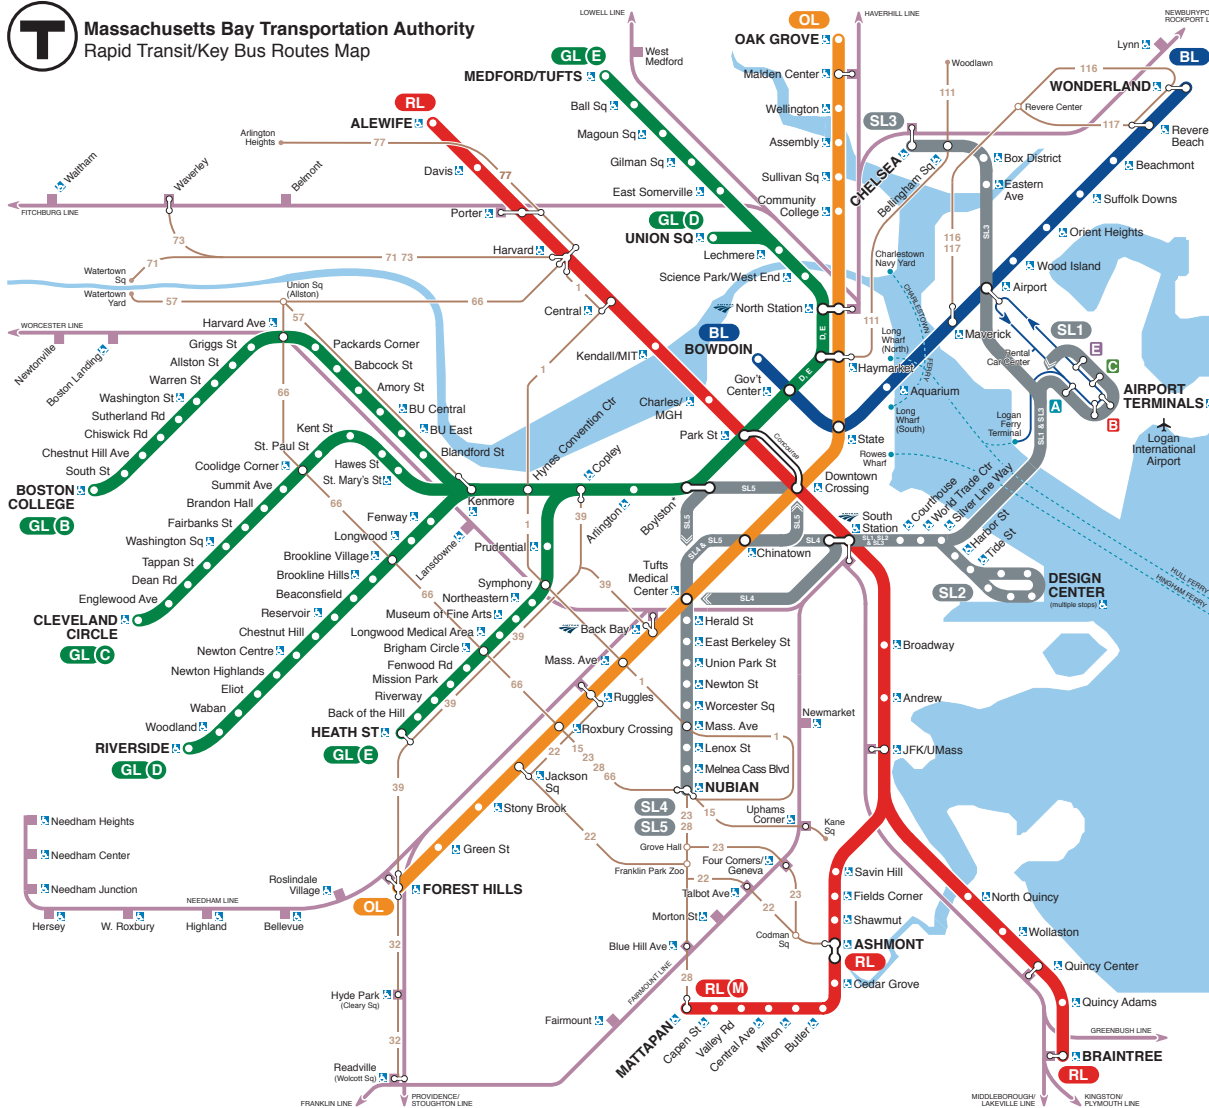

SILVER LINE

Weekday

Departs	First	Last	Every...
SL1 Logan Airport	5:39 AM	1:18 AM **	10 - 17 min
SL2 South Station	5:35 AM	1:00 AM *	7 - 16 min
SL3 Chelsea Station	4:55 AM	12:55 AM **	9 - 20 min
SL4 South Station	4:20 AM	12:43 AM *	12 - 21 min
SL5 Nubian Station	5:17 AM	12:17 AM	12 - 21 min
SL5 Nubian Station	5:15 AM	12:38 AM	6 - 20 min
SL5 Downtown Crossing	5:32 AM	1:07 AM *	6 - 20 min

Saturday

Departs	First	Last	Every...
SL1 Logan Airport	5:48 AM	1:12 AM **	10 - 14 min
SL2 South Station	5:45 AM	12:59 AM *	10 - 14 min
SL2 Design Center	6:06 AM	12:33 AM	14 - 17 min
SL3 South Station	5:47 AM	12:45 AM	14 - 17 min
SL3 Chelsea Station	5:27 AM	1:17 AM **	9 - 16 min
SL4 South Station	4:55 AM	12:47 AM *	9 - 16 min
SL4 Nubian Station	5:23 AM	12:20 AM	13 - 20 min
SL4 South Station	5:40 AM	12:40 AM	13 - 20 min
SL5 Nubian Station	5:34 AM	1:00 AM	6 - 11 min
SL5 Downtown Crossing	5:34 AM	1:00 AM *	6 - 11 min

Sunday

Departs	First	Last	Every...
SL1 Logan Airport	5:50 AM	1:06 AM **	10 - 14 min
SL1 South Station	5:36 AM	1:00 AM *	10 - 14 min
SL2 Design Center	6:51 AM	12:51 AM	12 - 18 min
SL2 South Station	6:35 AM	12:39 AM	12 - 18 min
SL3 Chelsea Station	6:28 AM	1:19 AM **	11 - 17 min
SL3 South Station	5:52 AM	12:47 AM *	11 - 17 min
SL4 Nubian Station	6:02 AM	12:20 AM	15 - 20 min
SL4 South Station	6:20 AM	12:40 AM	15 - 20 min
SL5 Nubian Station	6:00 AM	12:25 AM	9 - 12 min
SL5 Downtown Crossing	6:16 AM	12:47 AM *	9 - 12 min

Massachusetts Bay Transportation Authority Rapid Transit/Key Bus Routes Map

Effective August 25, 2024

Replaces June 2024

- **RED LINE**
- **ORANGE LINE**
- **GREEN LINE**
- **BLUE LINE**
- **SILVER LINE**

mbta.com
@mbta
617-222-3200
617-222-5146 (TTY)